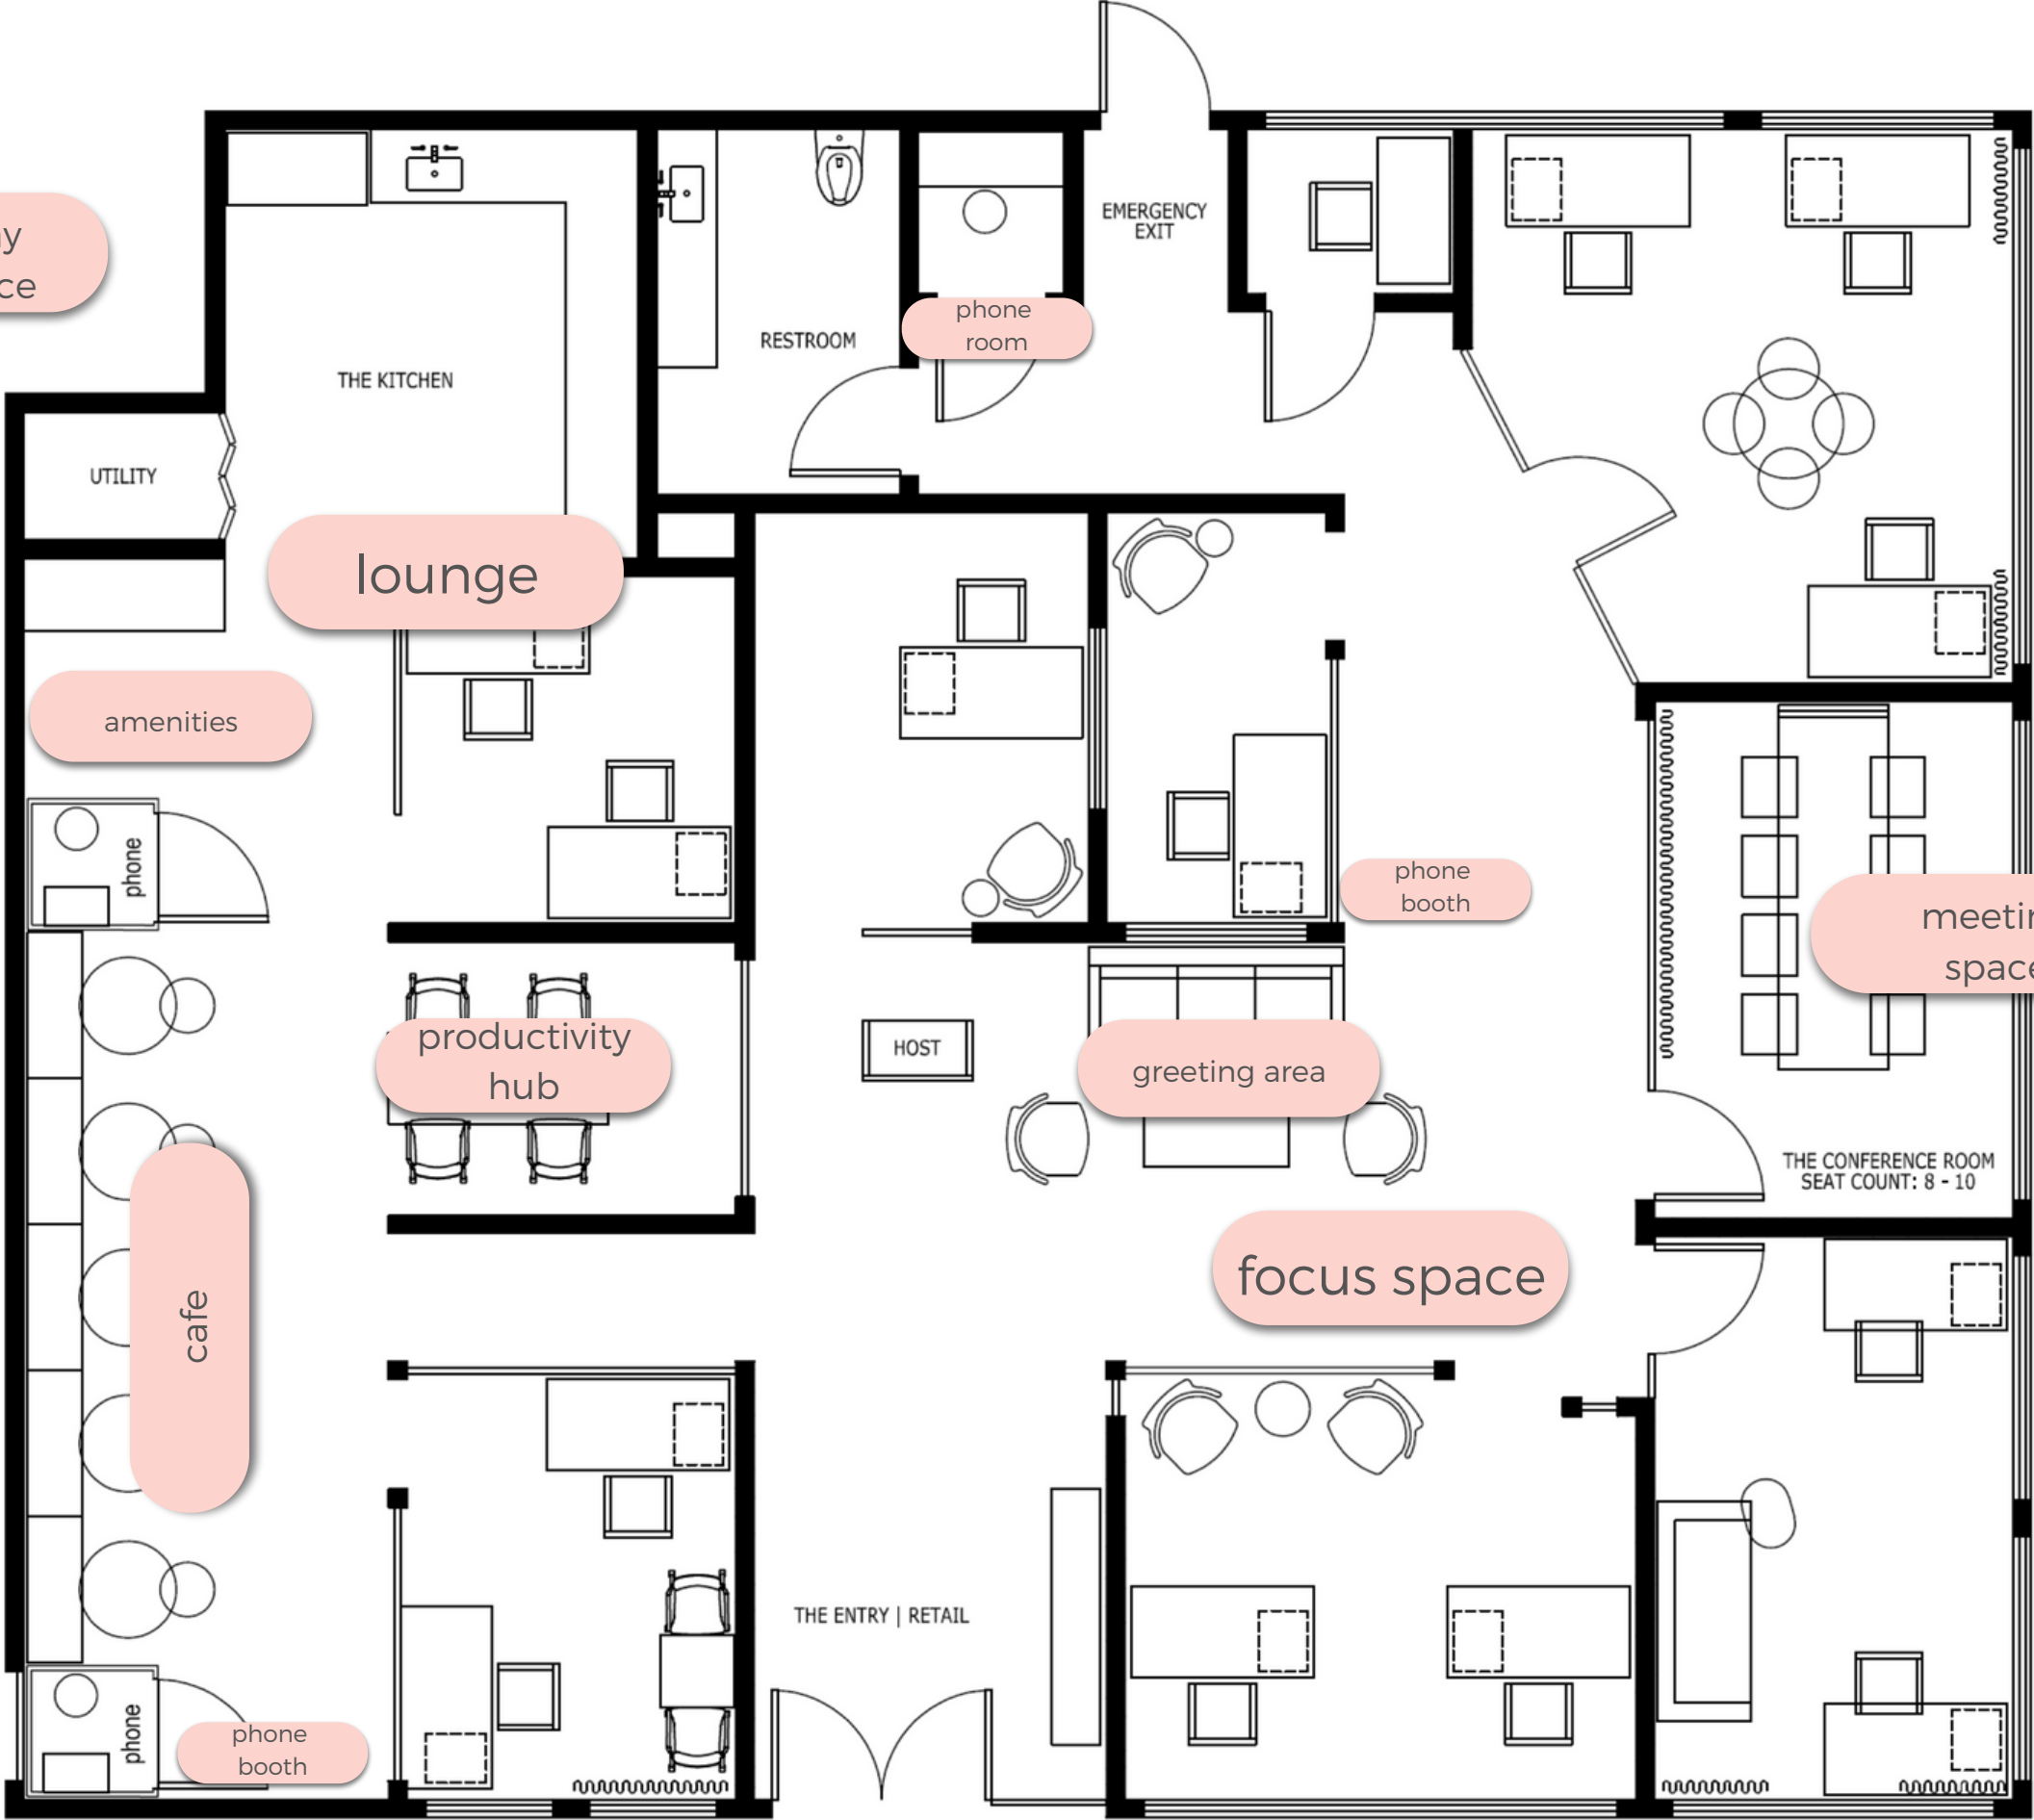

event / day studio space

lounge

amenities

phone

cafe

phone

phone booth

productivity hub

HOST

greeting area

focus space

phone booth

meeting space

THE CONFERENCE ROOM
SEAT COUNT: 8 - 10

THE ENTRY | RETAIL

THE KITCHEN

RESTROOM

phone room

EMERGENCY EXIT